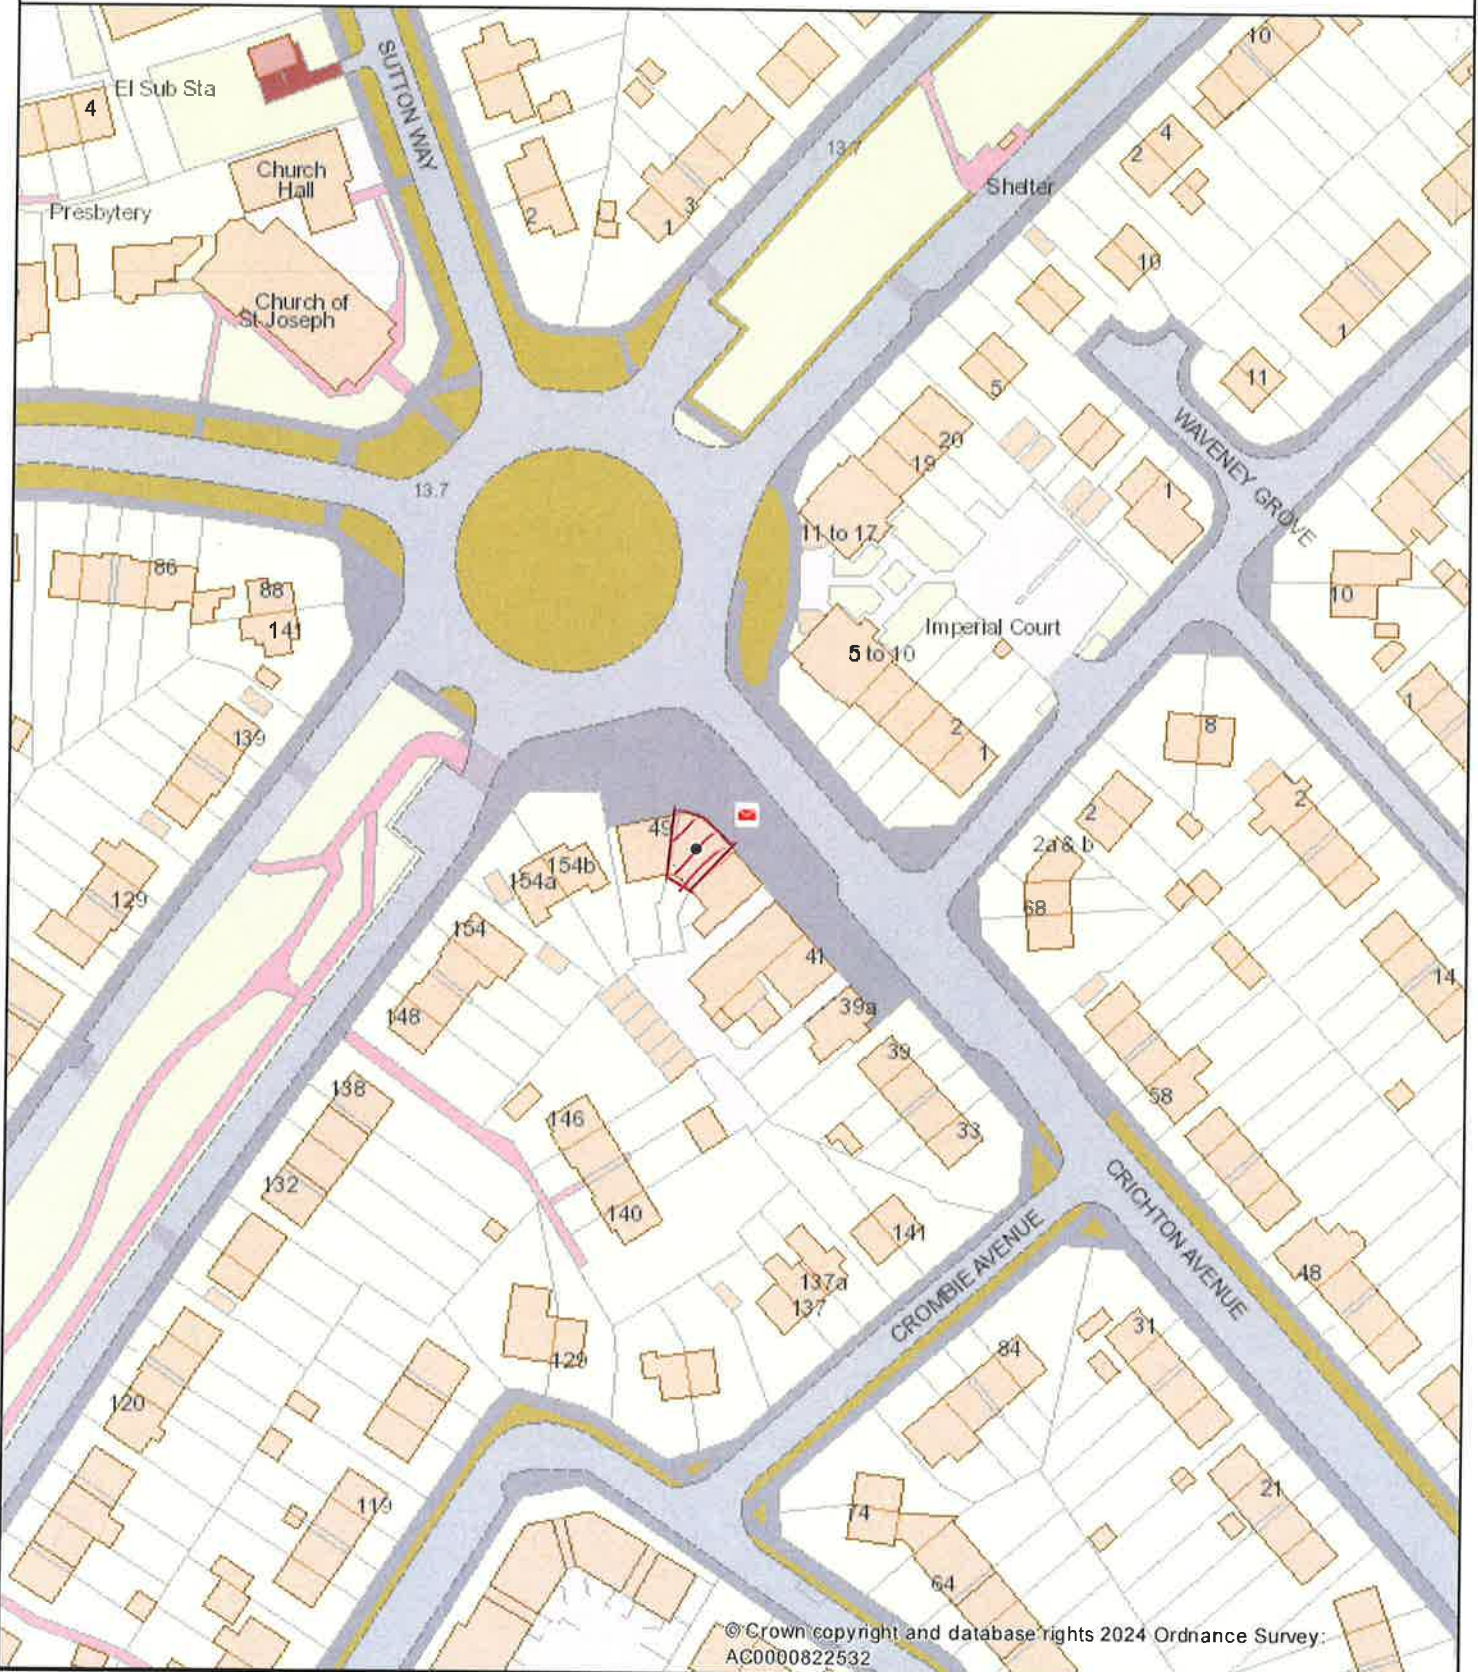

Map of area

Date: 12 Jul 2024

Author: City of York Council

Scale: 1:1,250